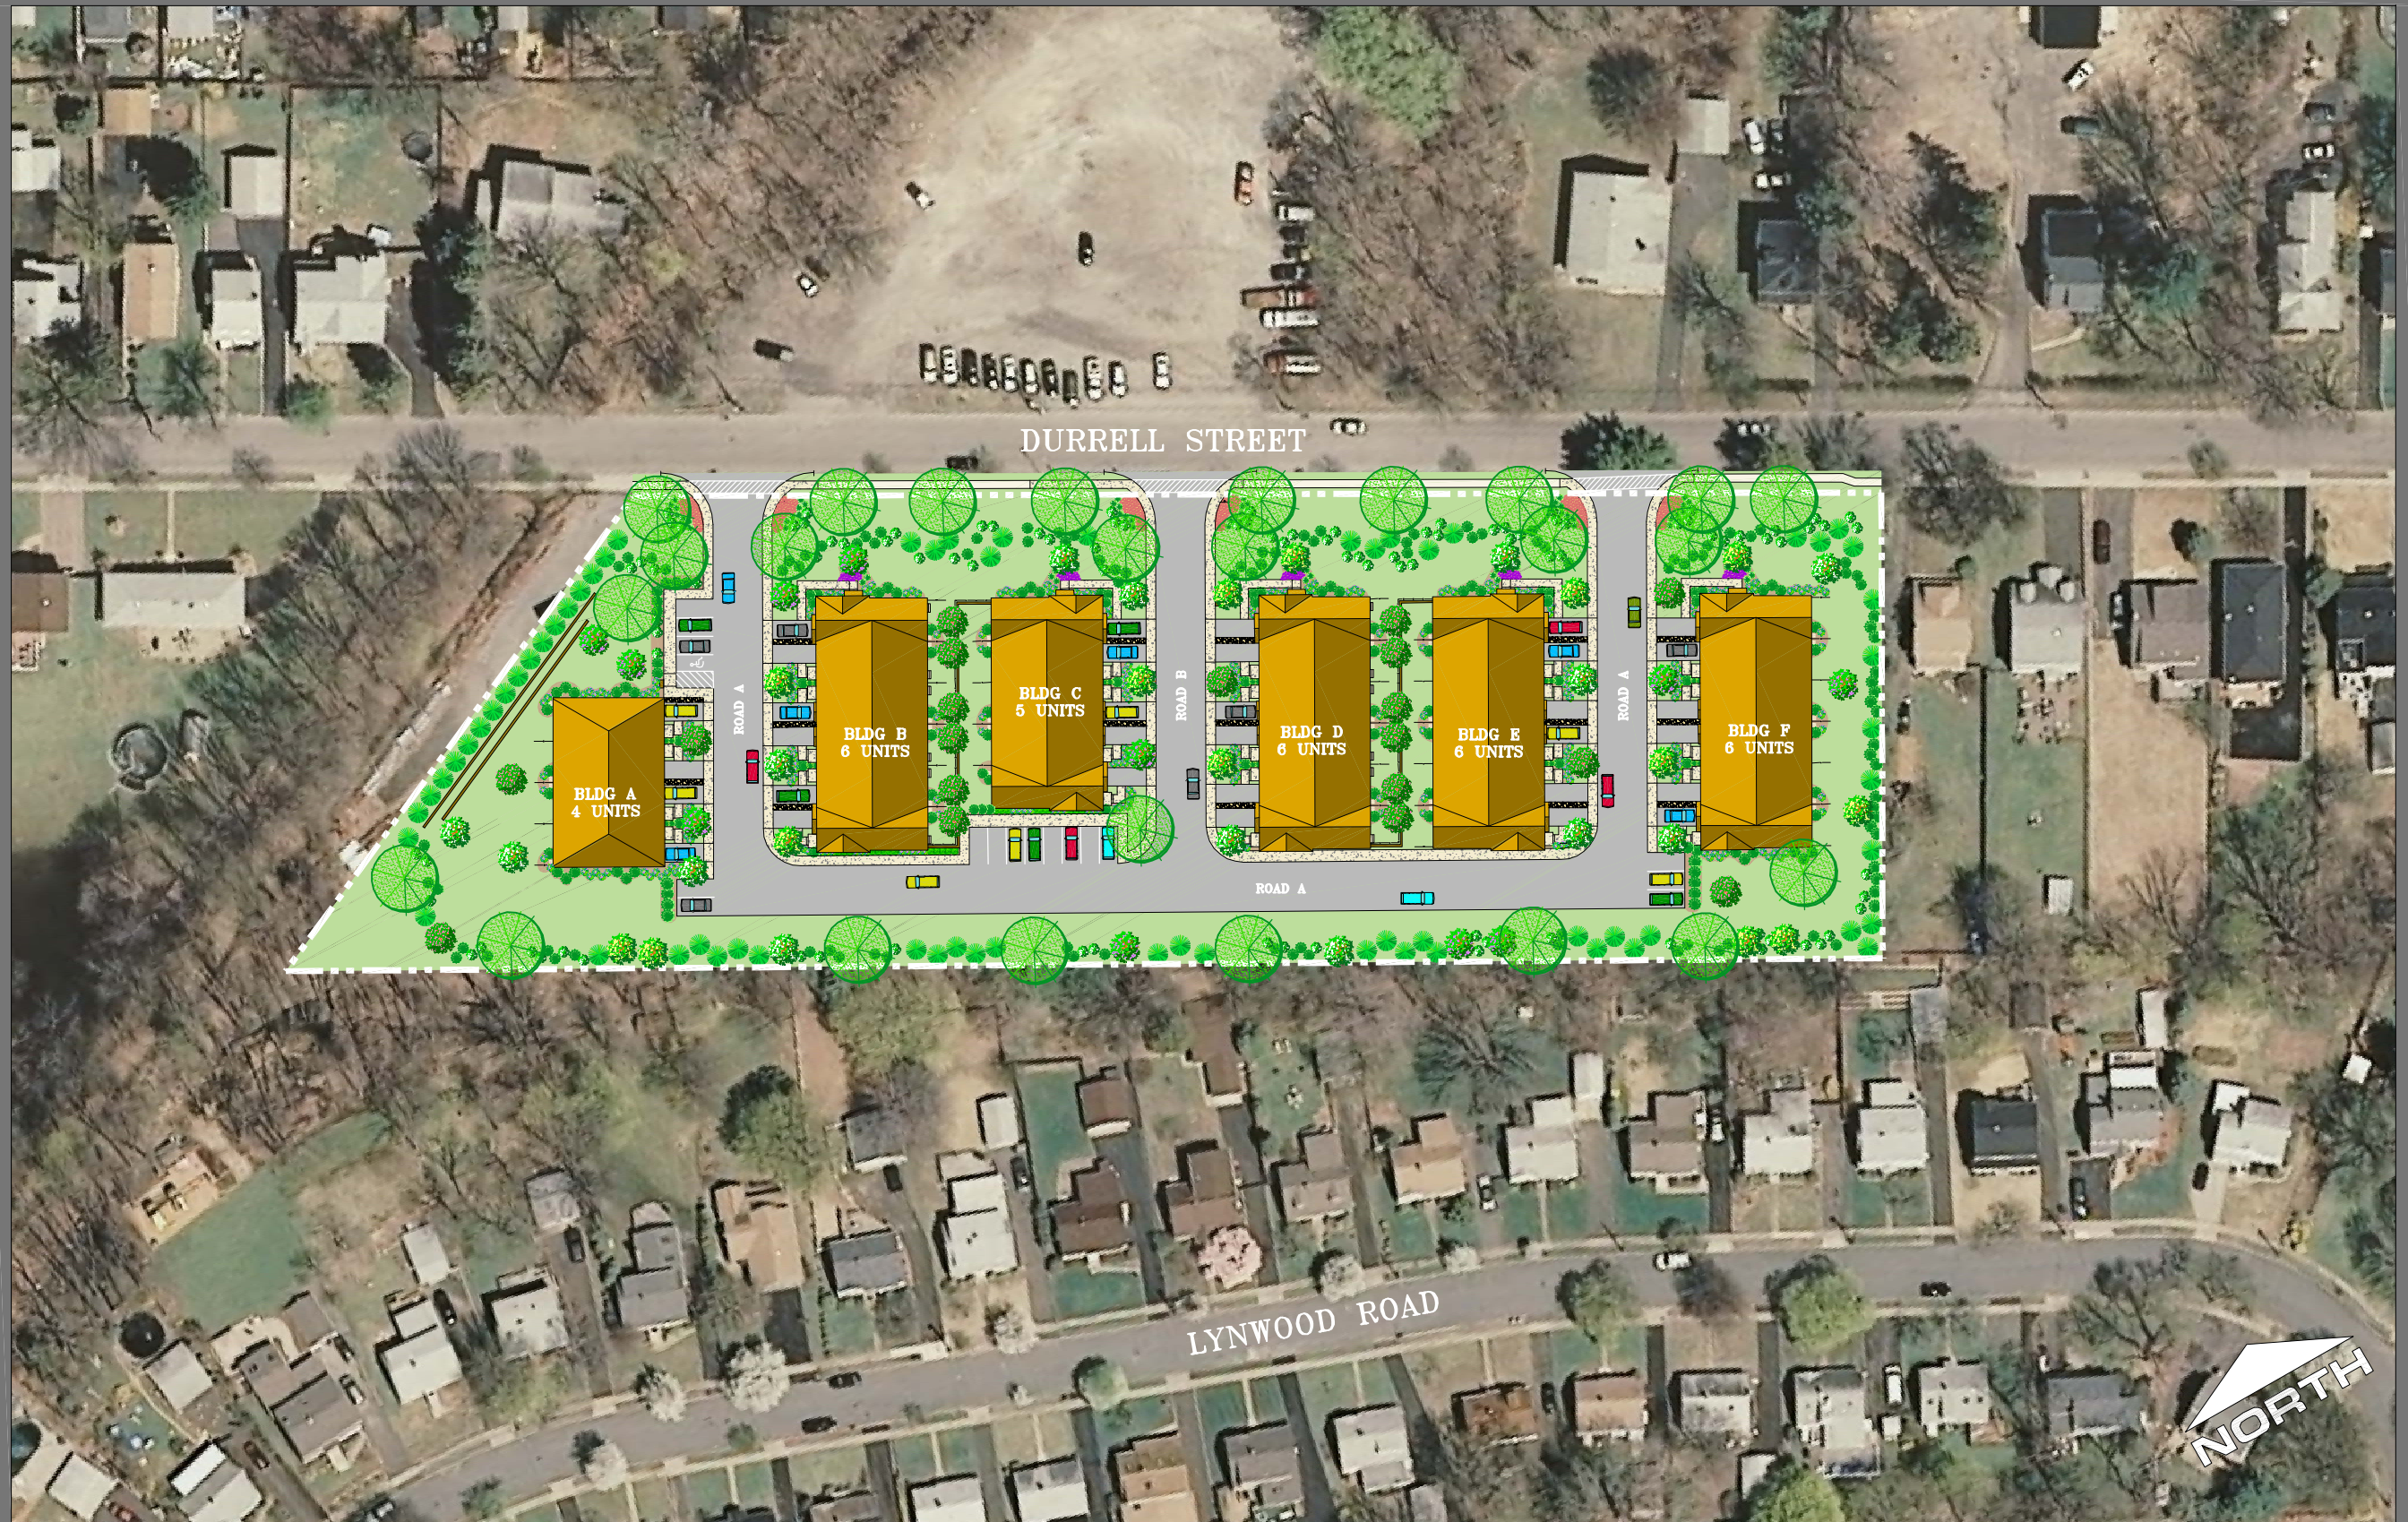

P:\Cadproj\110501\dwg\3-Site\RENDER_Site-Verona.dwg, 3042 Exhibit, 4/27/2012 11:50:24 AM, jcadwallader, 1:2.7674

DATE: 04/18/12
PROJ.: 110501

SITE PLAN RENDERING

HUNTINGTON PARK AT VERONA

TOWNSHIP OF VERONA, ESSEX COUNTY, NEW JERSEY